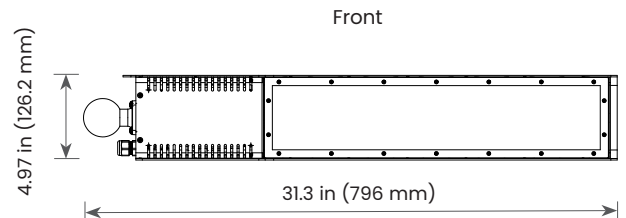

IP Rating: IP65

Max Operating Temp: 50°F (122°C)

Weight: 7 lbs (3.17 kg)

Total LED Quantity: 216

Dimensions: Height: 31.3 in. (796 mm)

Width: 4.97 in. (126.2 mm)

Depth: 2.65 in. (67.3 mm)

Mounting: 1 1/8" Pin

## PHOTOMETRIC DATA

CCT	Luminous Flux	3.3 ft, FC (ft)	1 m, Lux (m)	9.8 ft, FC (ft)	3 m, Lux (m)
4,000K	11,740 lm	360	3,934	61	436