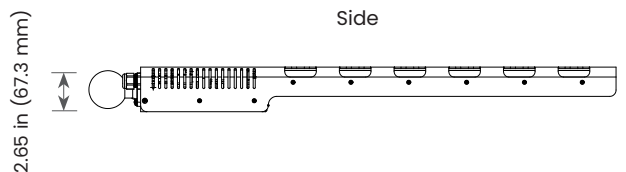

IP Rating: IP65

Max Operating Temp: 50°F (122°C)

Weight: 7 lbs (3.17 kg)

Total LED Quantity: 216

Dimensions: Height: 31.3 in. (796 mm)

Width: 4.97 in. (126.2 mm)

Depth: 2.65 in. (67.3 mm)

Mounting: 1 1/8" Pin

## PHOTOMETRIC DATA

CCT	Luminous Flux	3.3 ft, FC (ft)	1 m, Lux (m)	9.8 ft, FC (ft)	3 m, Lux (m)
4,000K	11,740 lm	360	3,934	61	436