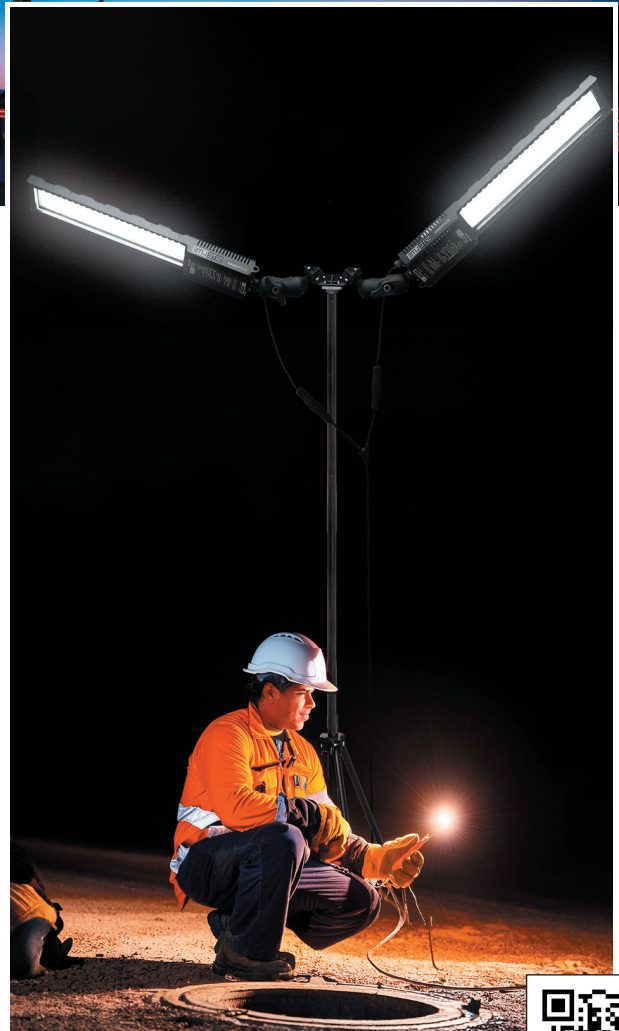

This all-in-one platform can be powered by either 110/240VAC and 12/24VDC sources, offering unmatched versatility for a wide range of applications. It features easily adjustable ball joint mounts, allowing you to direct light precisely where it's needed. Its directional lighting and low-profile design reduce dangerous glare that can distract motorists and workers. Additionally, the exceptionally long-life LEDs ensure up to 50,000 hours of operation.

IP Rating: IP65

Max Operating Temp: 50°F (122°C)

Weight: 7 lbs (3.17 kg)

Total LED Quantity: 216

Dimensions: Height: 31.3 in. (796 mm)

Width: 4.97 in. (126.2 mm)

Depth: 2.65 in. (67.3 mm)

Mounting: 1 1/8" Pin

## RECOMMENDED ACCESSORY

InstaGrid Go Portable Battery Power Supply

The LiteGear Sitelite is an advanced industrial-grade lighting system providing reliable illumination in disaster, emergency, and hazardous environments. This easy-to-setup AC/DC system features high-output, low-power LEDs with a low-profile omni-directional design.

*The twin adjustable ball-mounted joints enable precise light direction, while the dual blades offer limitless positioning options.*